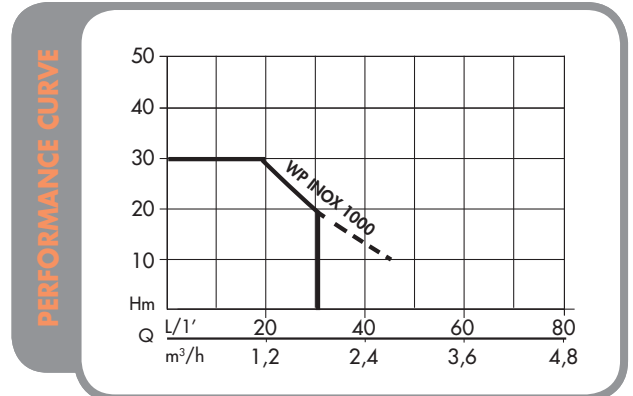

- + stainless steel pump body
- + 24L steel tank

Model: WATERPRESS INOX 1000
Part Number: N5209570
Barcode: 8010583125450

Self-priming booster set with stainless steel pump body and 24l steel tank.

Applications

Technical data:

Absorbed power	800W	Tank capacity	24L
Voltage	230V	Protection class	IPX4
Flow rate	3300 l/h	Power cable	1,5m H05 RNF
Max.Head	46m	Suction/Delivery port.	33.25mm (1")
Rated current	4A	Weight	13.8Kg
Pump body	Stainless steel	Packaging dimensions	54 x 29.3 x 60.3 cm
N° Impellers	1	PCS per Pallet	20
Tank	Steel		